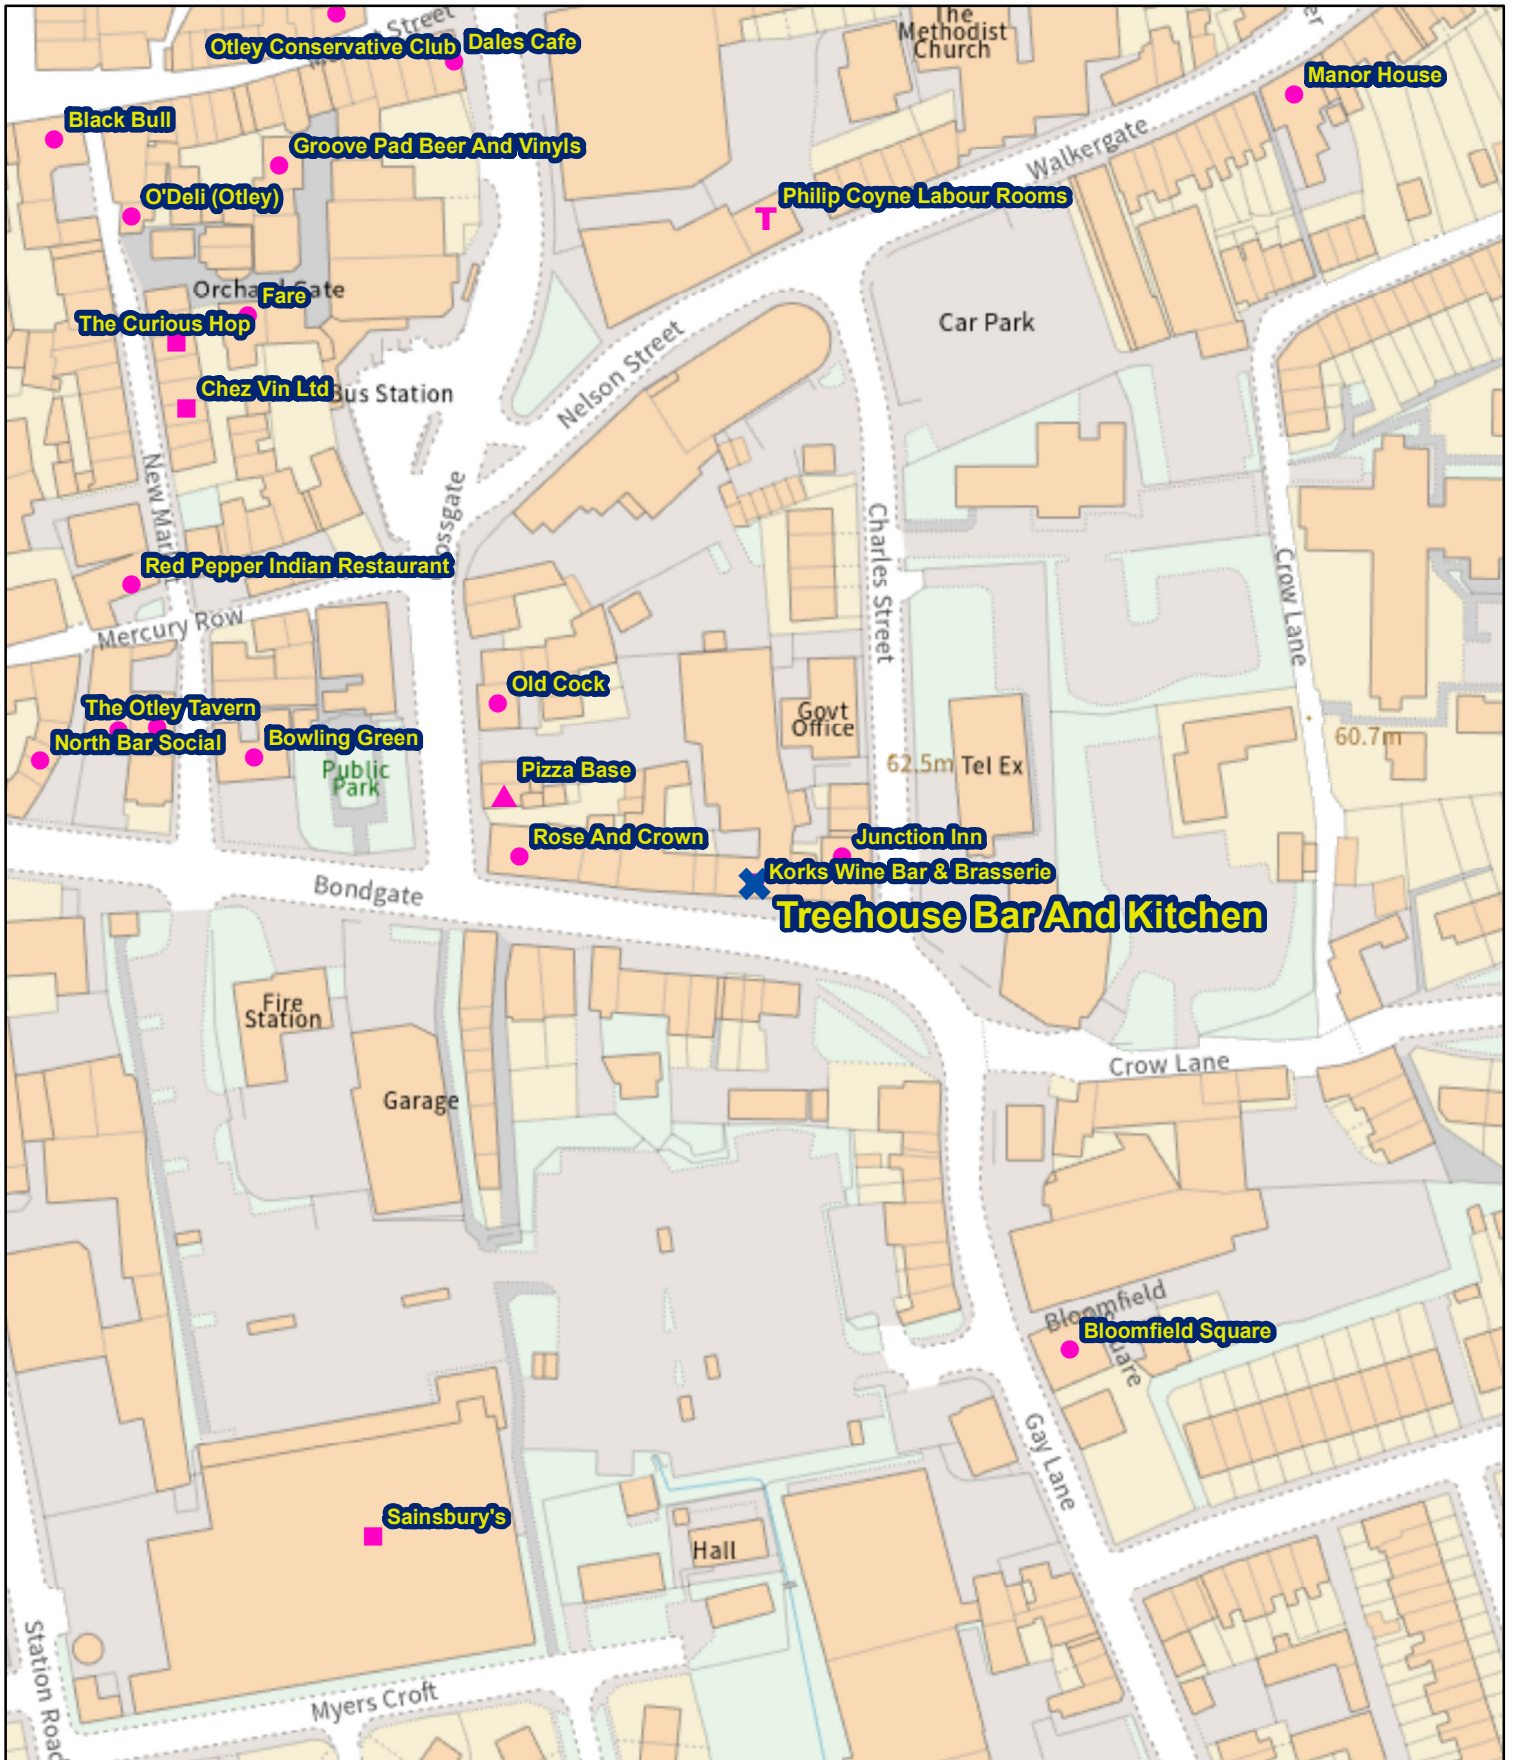

# Appendix C

This map is based upon the Ordnance Survey's digital data with the permission of the Ordnance Survey on behalf of the controller of Her Majesty's Stationary Office

© Unauthorised reproduction infringes Crown Copyright and may lead to prosecution or civil proceedings

Leeds City Council O.S. Licence No 1000019567  
© Crown Copyright all rights reserved

Key			
	Applicant premises		On licence
	CIA area		Off licence
			Late night refreshment
			Other